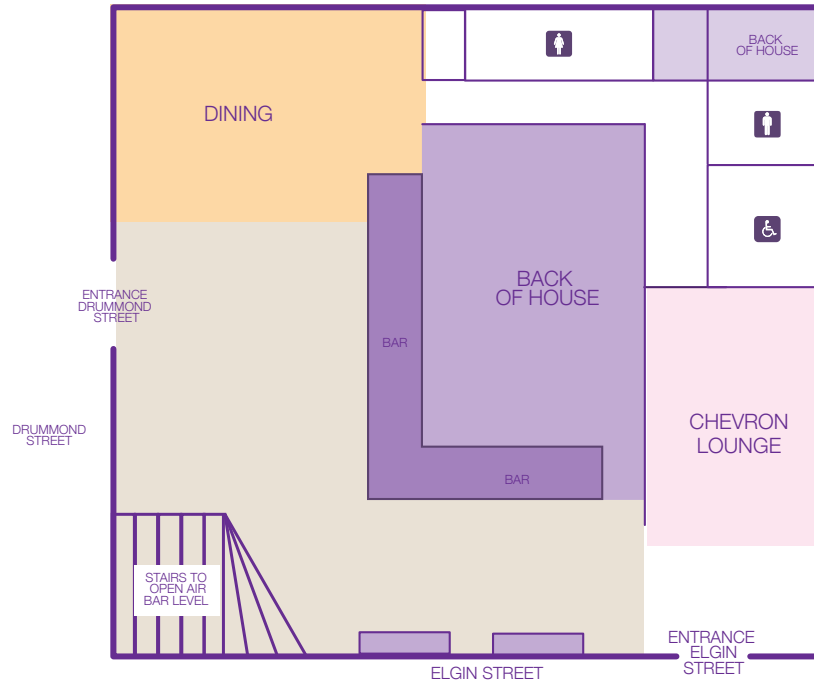

Please note: guests are required to order drinks at the bar, unless otherwise specified.

THE CHEVRON LOUNGE

The ideal hens or bucks private area!

This little hideaway, and its prominent retro flair is everything you want for a secluded small-scale function. There is a variety of both booth seats and a standing space to accommodate for any type of occasion.

THE SLUM DINER

The main dining area offers the perfect setting for a sit down birthday or engagement dinner. If you are after a smaller, more intimate function there is the option to split the main room in two.

Alternatively, this area can also be booked for large or small groups for seated dinners.

THE SLUM BEER GARDEN

Our upstairs standing area features high tables with wind up vintage stools it's perfect for a gathering with friends at the end of the working week.

Please feel free to contact us to personally discuss your wedding plans. We are happy to assist with all of your wedding requirements on your special day.

OUR SPACES

GROUND LEVEL

OPEN AIR BAR LEVEL

	FACILITIES	TECH
<ul style="list-style-type: none"> ● THE SLUM DINER 42 seated guests 	<ul style="list-style-type: none"> • Seated tables • Table service 	<ul style="list-style-type: none"> • Microphone available on request
<ul style="list-style-type: none"> ● DOWNSTAIRS BAR 200 guests 	<ul style="list-style-type: none"> • Mixture of seated and standing • Bollards 	<ul style="list-style-type: none"> • PA system
<ul style="list-style-type: none"> ● CHEVRON LOUNGE 35 seated + 60 mixed seated and standing 	<ul style="list-style-type: none"> • Mixture of seating and standing spaces • Food by table service 	<ul style="list-style-type: none"> • Microphone available upon request