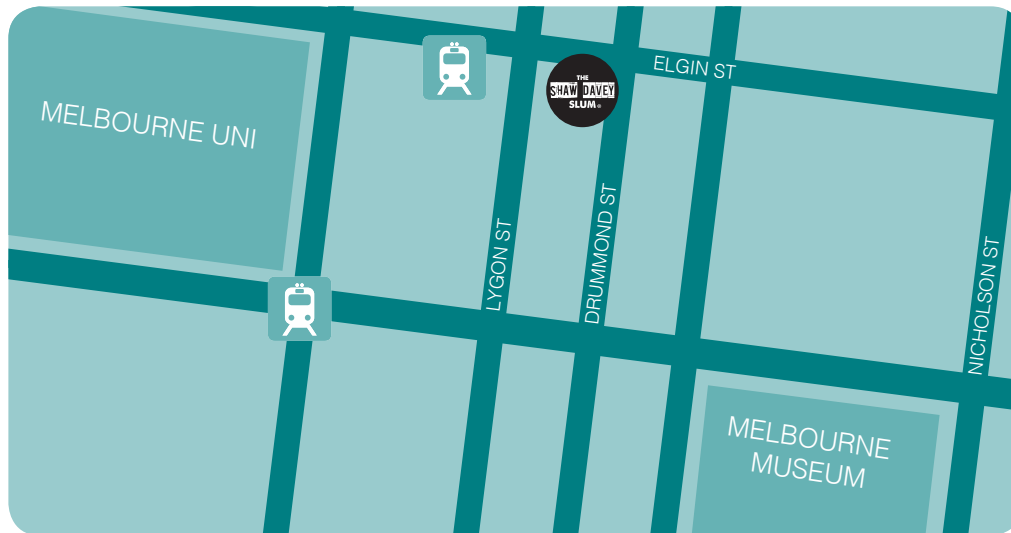

CONTACT US

HOW TO GET THERE

The closest parking lot is located at 215 Elgin St, on the corner of Elgin and Lygon st on the Melbourne University side. It is called "Elgin St Car Park". Please see greencoparking.com for rates.

Alternately, you can take public transport (see above).

Trams from stop 1: 1, 3, 3a, 5, 6, 8, 16, 64, 67, 72

Tram from stop 2: 1, 18

To help you plan your next function contact our knowledgeable events and booking staff, available weekdays 9am to 5pm.