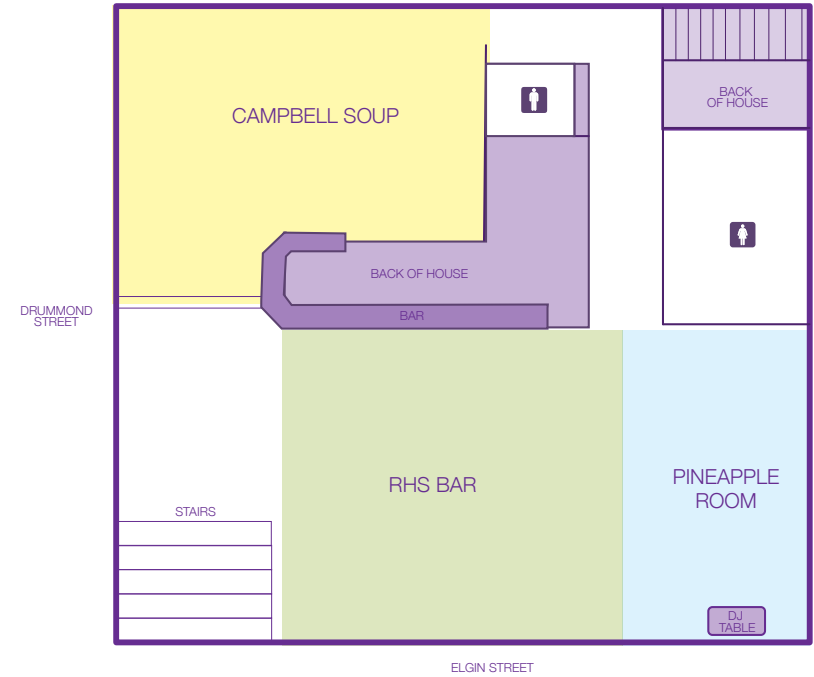

Please feel free to contact us to personally discuss your wedding plans. We are happy to assist with all of your wedding requirements on your special day.

OUR SPACES

GROUND LEVEL

OPEN AIR BAR LEVEL

	FACILITIES	TECH
<ul style="list-style-type: none"> ● THE SLUM DINER 42 seated guests 	<ul style="list-style-type: none"> • Seated tables • Table service 	<ul style="list-style-type: none"> • Microphone available on request
<ul style="list-style-type: none"> ● DOWNSTAIRS BAR 200 guests 	<ul style="list-style-type: none"> • Mixture of seated and standing • Bollards 	<ul style="list-style-type: none"> • PA system
<ul style="list-style-type: none"> ● CHEVRON LOUNGE 35 seated + 60 mixed seated and standing 	<ul style="list-style-type: none"> • Mixture of seating and standing spaces • Food by table service 	<ul style="list-style-type: none"> • Microphone available upon request